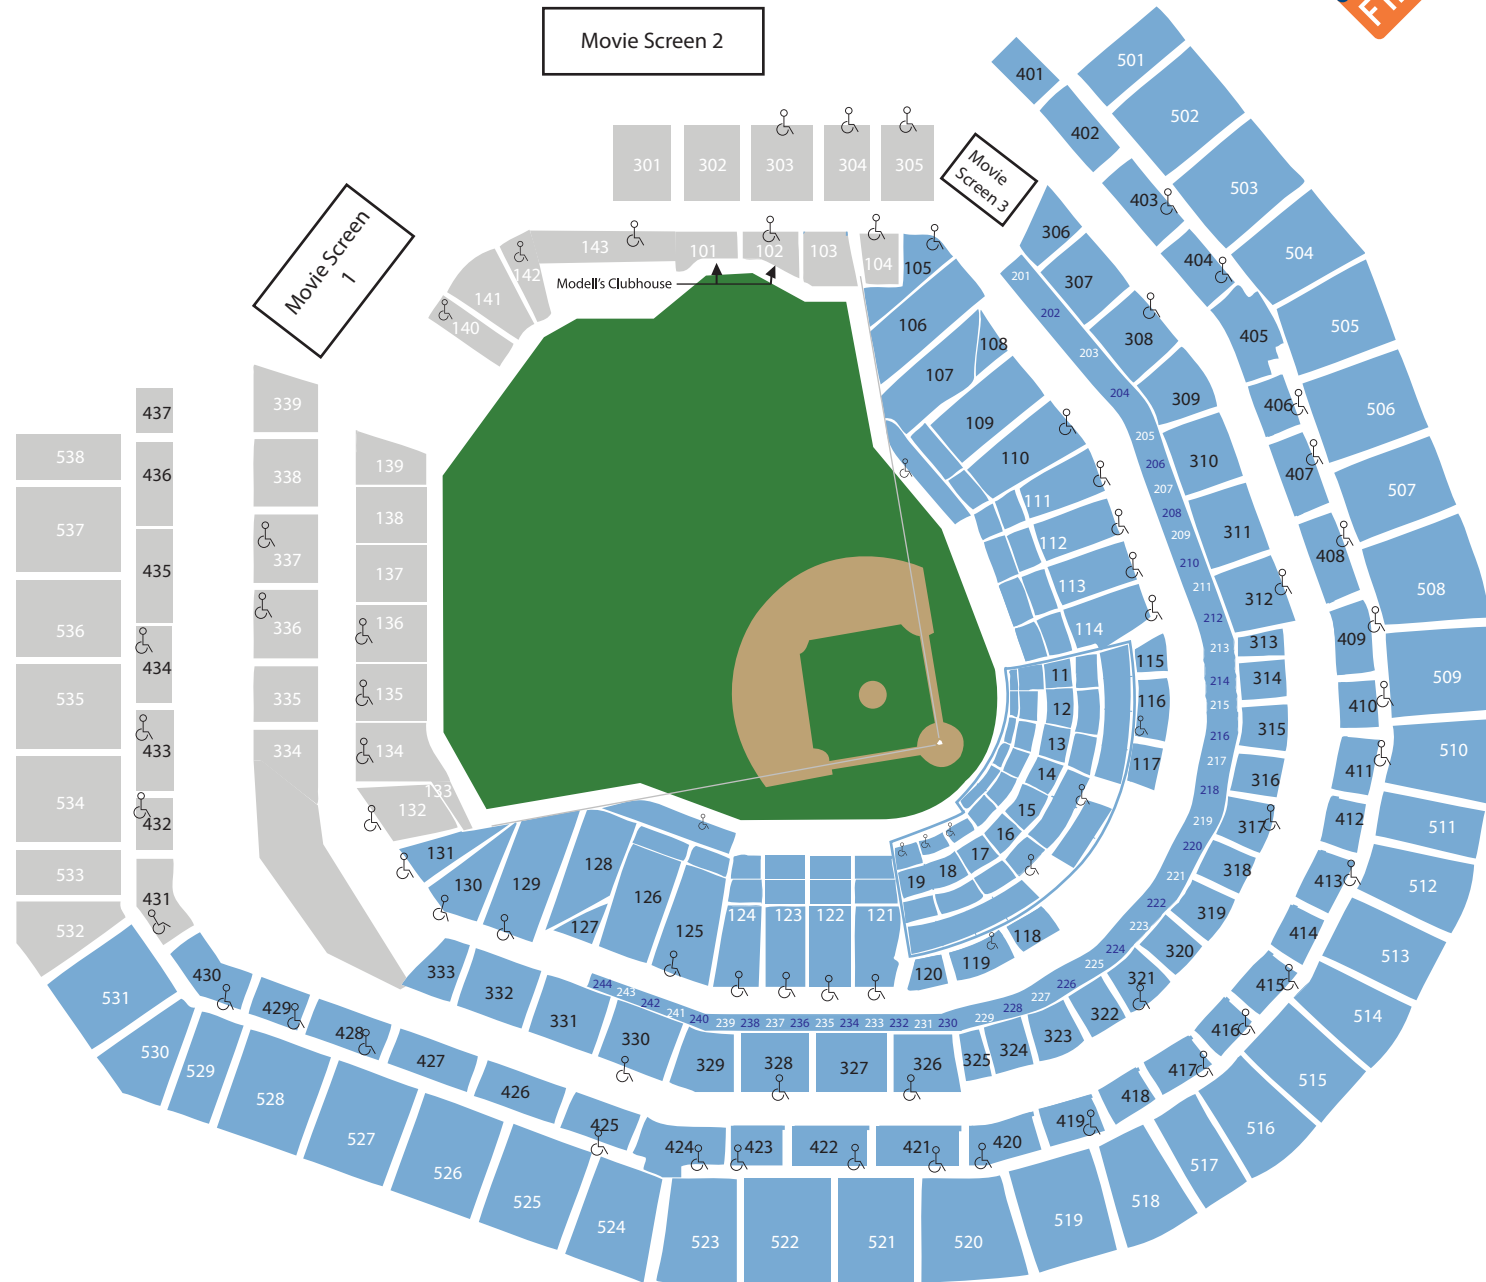

BILLY JOEL "THE LAST PLAY AT SHEA" MOVIE PREMIERE

 - All Seats \$10

 Wheelchair Accessible