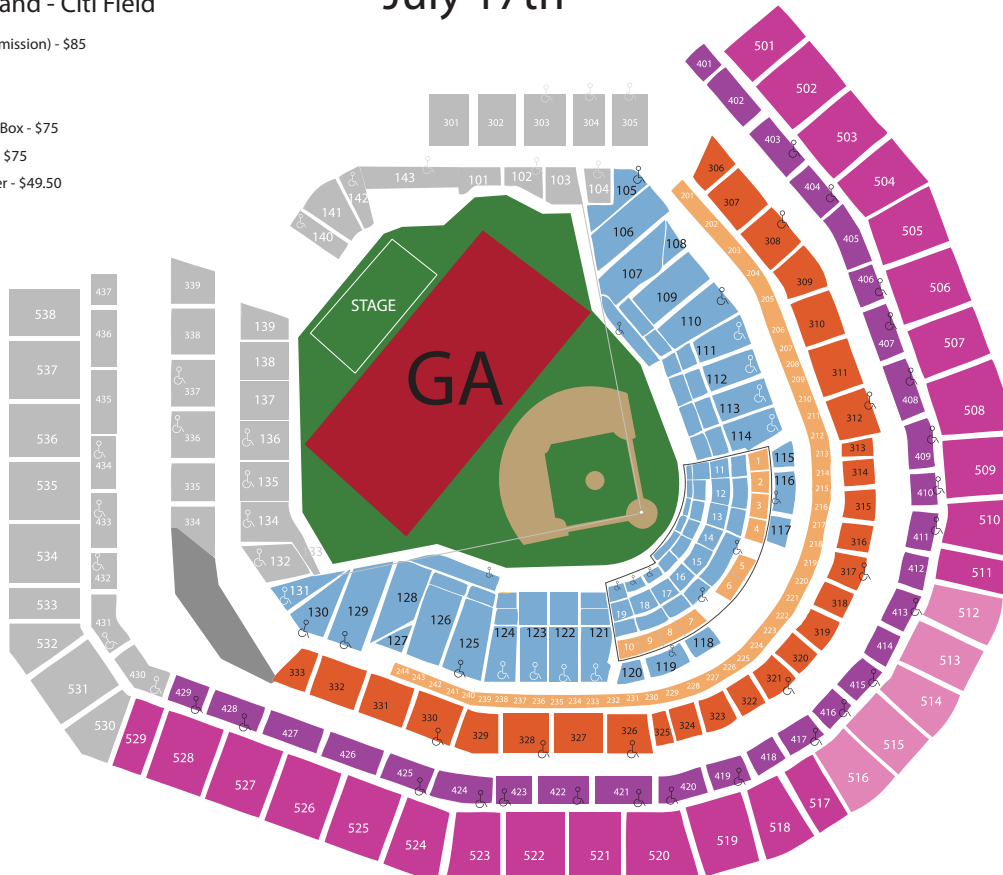

Dave Matthews Band - Citi Field

July 16th

- Floor (General Admission) - \$85
- Field - \$75
- Excelsior - \$75
- Promenade Club/Box - \$75
- Promenade Side - \$75
- Promenade Center - \$49.50
- Suites - \$125

Wheelchair Accessible
Citi Field is a smoke-free facility.

Dave Matthews Band - Citi Field

July 17th

- Floor (General Admission) - \$85
- Field - \$75
- Excelsior - \$75
- Promenade Club/Box - \$75
- Promenade Side - \$75
- Promenade Center - \$49.50
- Suites - \$125