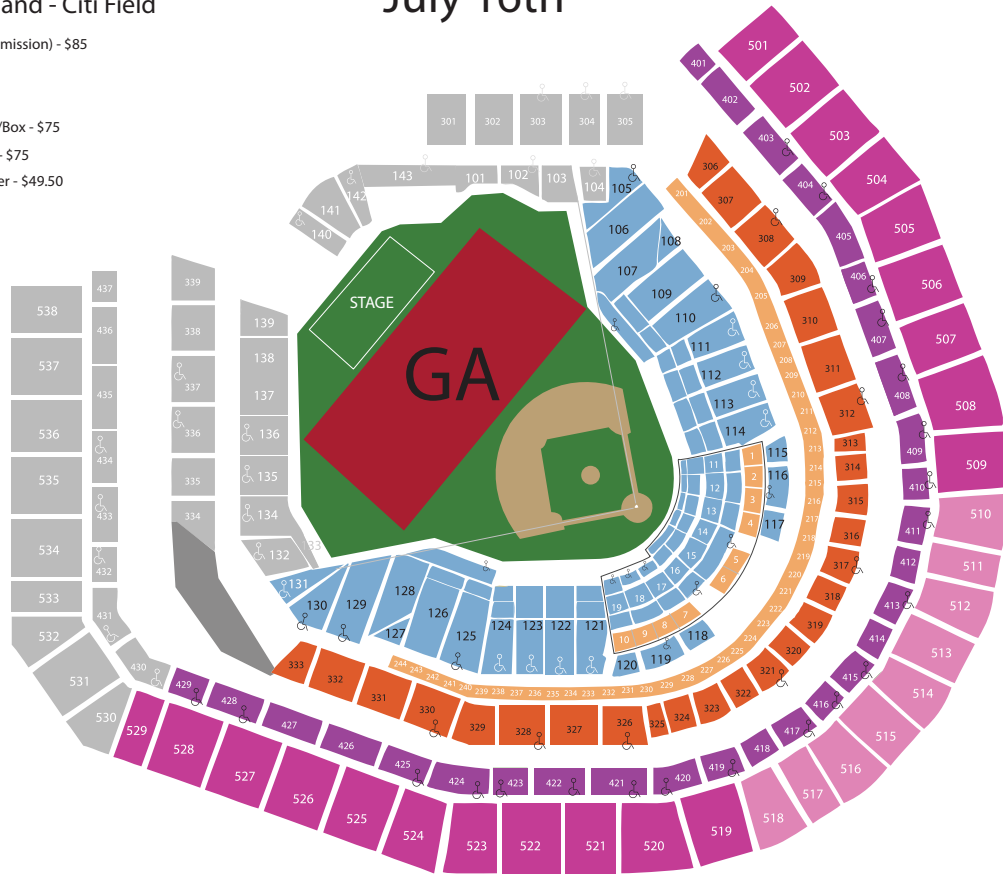

Dave Matthews Band - Citi Field

July 16th

- Floor (General Admission) - \$85
- Field - \$75
- Excelsior - \$75
- Promenade Club/Box - \$75
- Promenade Side - \$75
- Promenade Center - \$49.50
- Suites - \$125

Wheelchair Accessible
Citi Field is a smoke-free facility.

Dave Matthews Band - Citi Field

July 17th

- Floor (General Admission) - \$85
- Field - \$75
- Excelsior - \$75
- Promenade Club/Box - \$75
- Promenade Side - \$75
- Promenade Center - \$49.50
- Suites - \$125